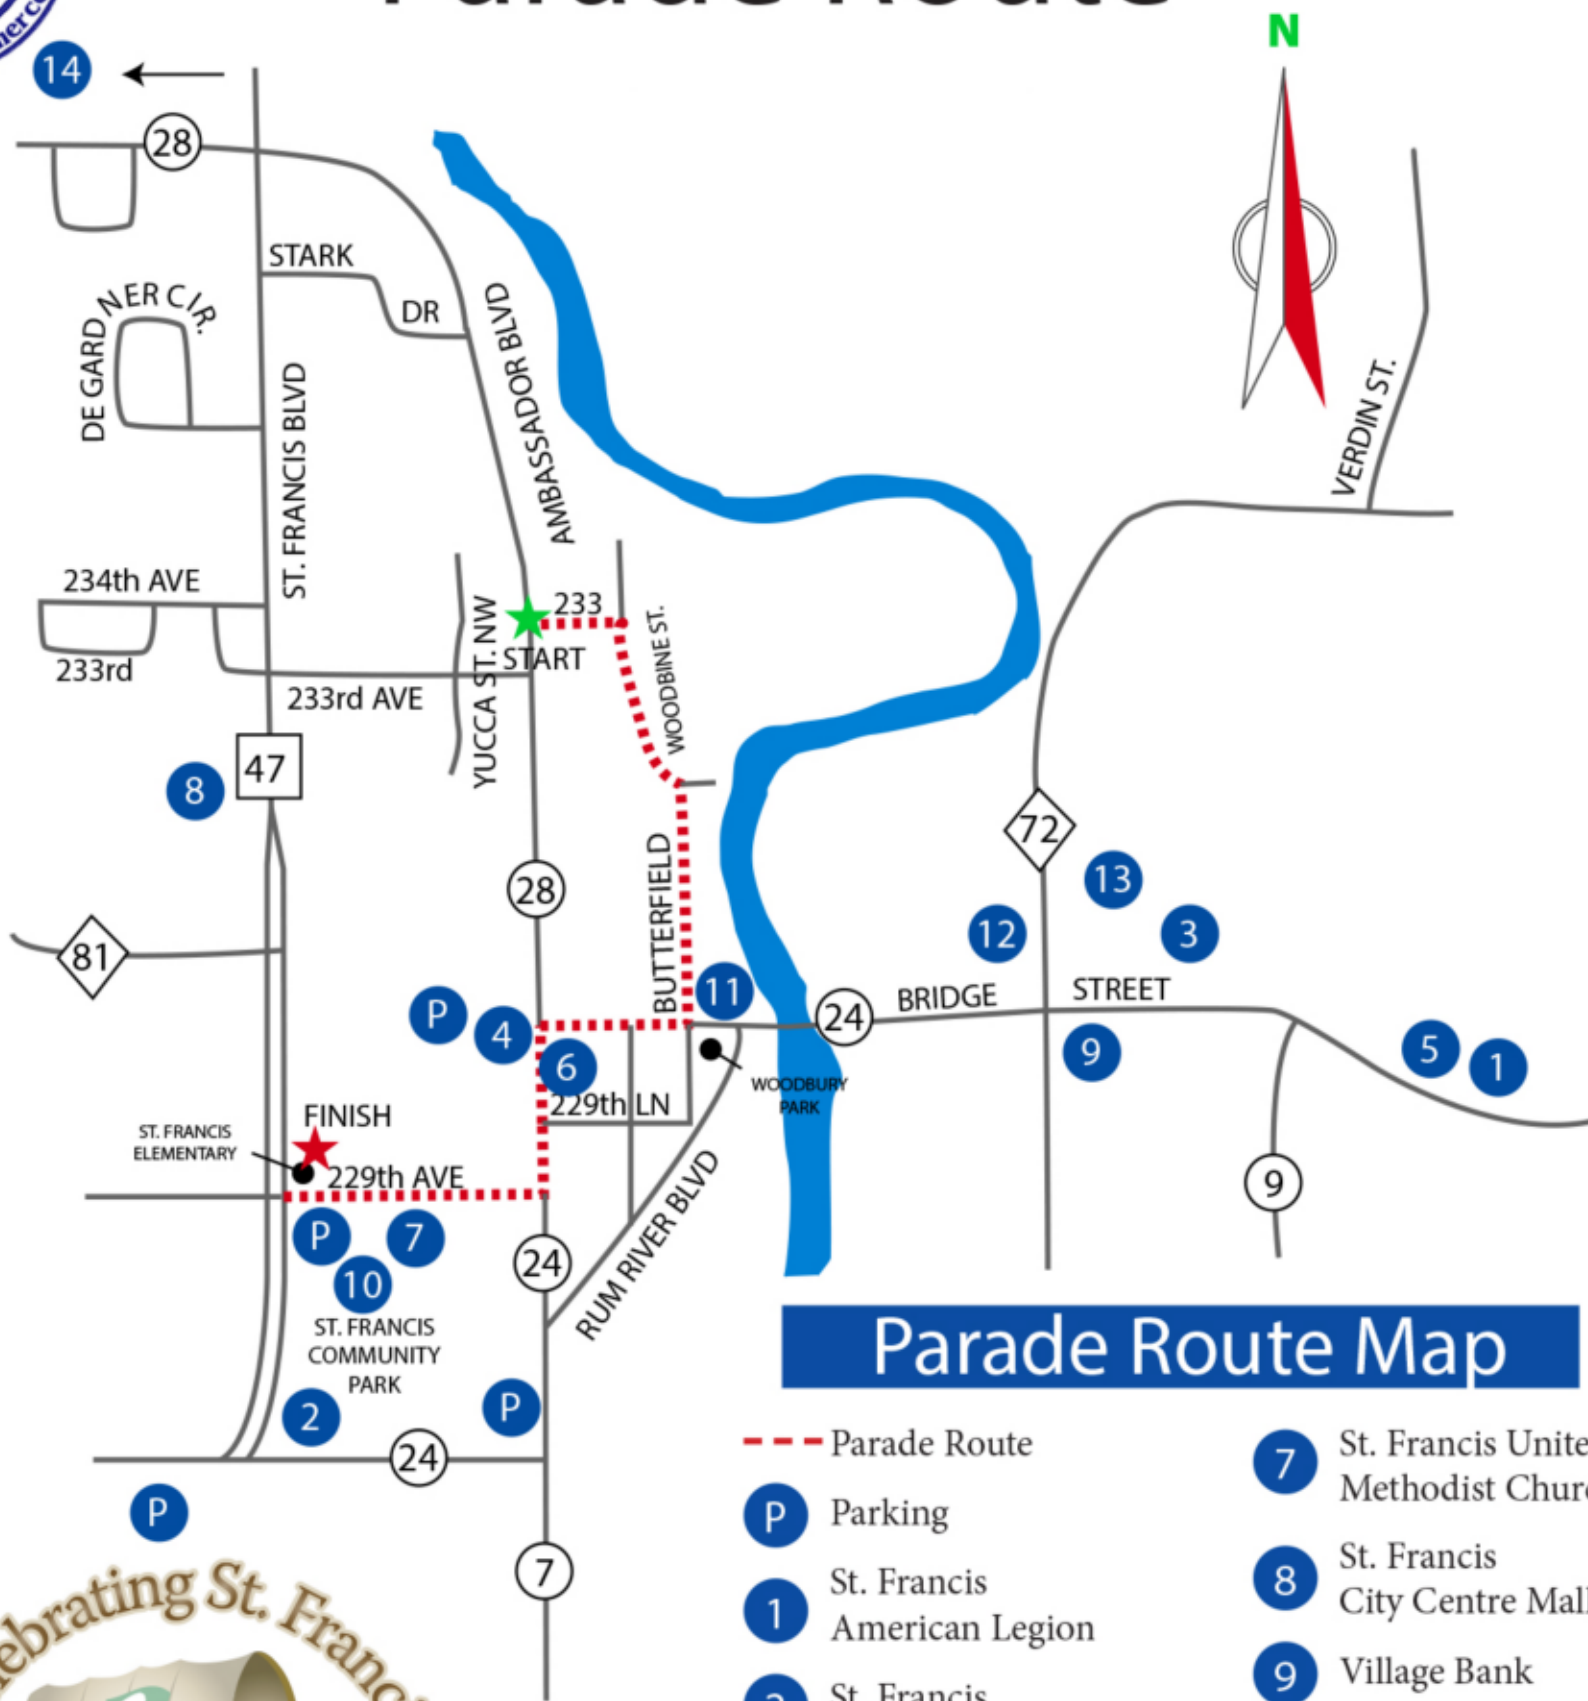

Parade Route

Parade Route Map

- - - Parade Route
- P** Parking
- 1** St. Francis American Legion
- 2** St. Francis Community Park
- 3** St. Francis High School
- 4** St. Francis Middle School
- 5** Patriot Lanes
- 6** St. Francis Fire Department
- 7** St. Francis United Methodist Church
- 8** St. Francis City Centre Mall
- 9** Village Bank
- 10** Warming House
- 11** Rum River Inn
- 12** Rum River North County Park
- 13** St. Francis High School Big Blue Baseball Field
- 14** Hidden Ponds Park off Ambassador on Roanoke St.